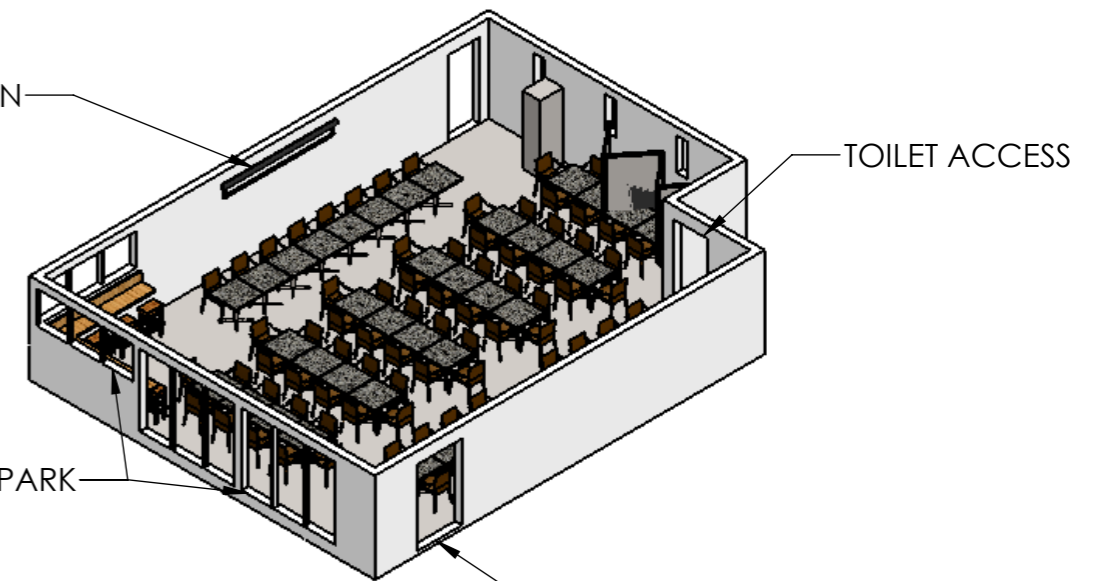

WEDDING SETUP - PLAN VIEW
SEATS 88

SCALE 1:75

AV CABINET

TOILET ACCESS

WEDDING SETUP SOUTH WEST 3D VIEW

PROJECTOR SCREEN

VIEWS OF ANIMAL PARK

WEDDING SETUP NORTH EAST 3D VIEW

ACCESS TO COURTYARD AND ANIMAL PARK

WEDDING SETUP FEATURES

- 1.) SEATING FOR 88 PERSONS.
- 2.) PROJECTOR SCREEN AND SPEAKERS FOR PRESENTATIONS.
- 3.) UNDERCOVER INDOOR ENTERTAINING.
- 4.) MEALS AND TABLE WAITING.
- 5.) VIEWS OF THE PARK THROUGH THE WESTERN WINDOWS.
- 6.) TOILET FACILITIES.
- 7.) ACCESS TO OUTDOOR COUTYARD.

DRAWING TITLE:
**MACADAMIA CASTLE
ENTERTAINING AREAS
WEDDING SETUP
WITH 88 PERSON SEATING**

IF THE BAR ABOVE DOES NOT SCALE 25mm,
THE DRAWING SCALE IS ALTERED.

SCALE:
VARIES
SHEET SIZE:
A3
REV:
0