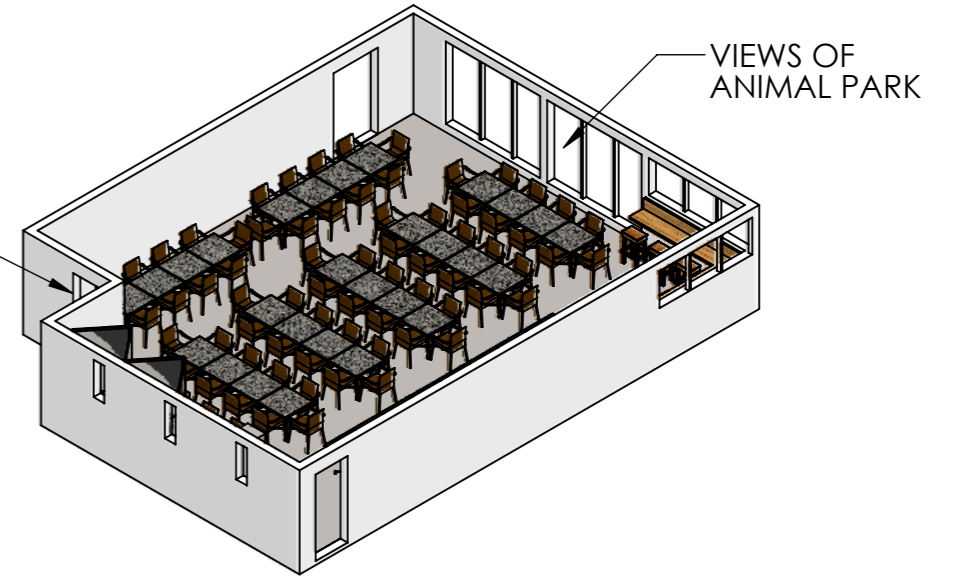

WEDDING SETUP - PLAN VIEW
SEATS 88

SCALE 1:75

AV CABINET

TOILET ACCESS

WEDDING SETUP SOUTH WEST 3D VIEW

PROJECTOR SCREEN

VIEWS OF ANIMAL PARK

WEDDING SETUP NORTH EAST 3D VIEW

ACCESS TO COURTYARD AND ANIMAL PARK

WEDDING SETUP FEATURES

- 1.) SEATING FOR 88 PERSONS.
- 2.) PROJECTOR SCREEN AND SPEAKERS FOR PRESENTATIONS.
- 3.) UNDERCOVER INDOOR ENTERTAINING.
- 4.) MEALS AND TABLE WAITING.
- 5.) VIEWS OF THE PARK THROUGH THE WESTERN WINDOWS.
- 6.) TOILET FACILITIES.
- 7.) ACCESS TO OUTDOOR COUTYARD.

DRAWING TITLE:
**MACADAMIA CASTLE
ENTERTAINING AREAS
WEDDING SETUP
WITH 88 PERSON SEATING**

IF THE BAR ABOVE DOES NOT SCALE 25mm,
THE DRAWING SCALE IS ALTERED.

SCALE:
VARIES
SHEET SIZE:
A3
REV:
0