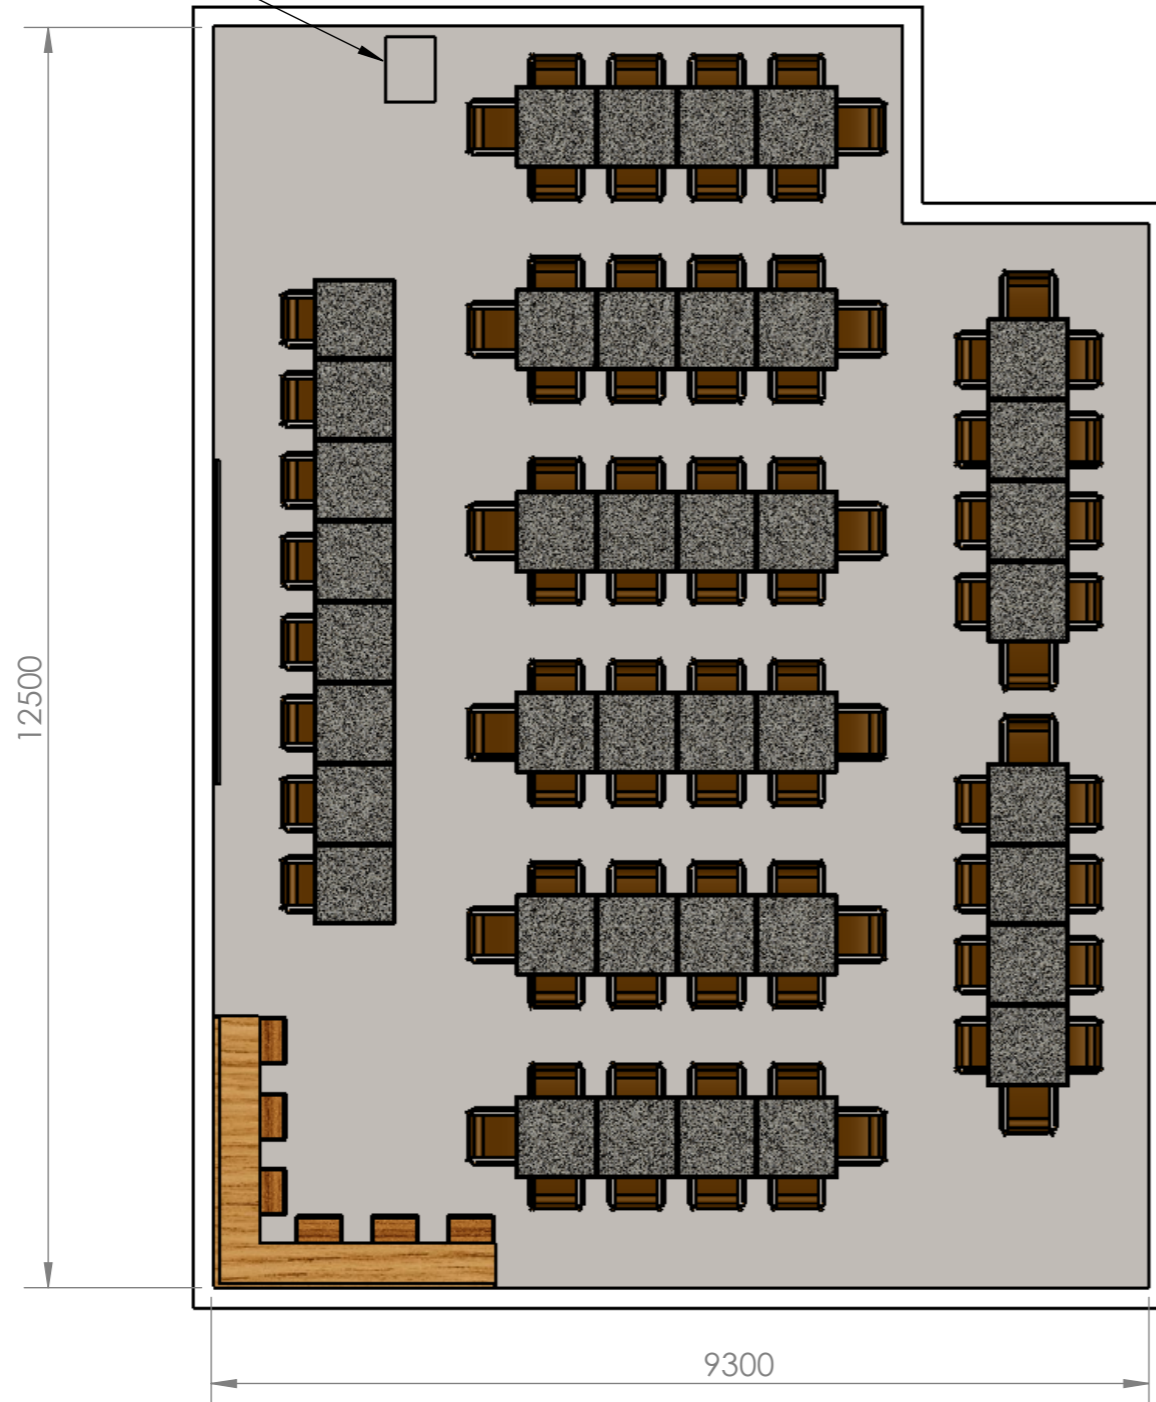

WEDDING SETUP - PLAN VIEW
SEATS 88

SCALE 1:75

AV CABINET

TOILET ACCESS

WEDDING SETUP SOUTH WEST 3D VIEW

PROJECTOR SCREEN

VIEWS OF ANIMAL PARK

WEDDING SETUP NORTH EAST 3D VIEW

ACCESS TO COURTYARD AND ANIMAL PARK

WEDDING SETUP FEATURES

- 1.) SEATING FOR 88 PERSONS.
- 2.) PROJECTOR SCREEN AND SPEAKERS FOR PRESENTATIONS.
- 3.) UNDERCOVER INDOOR ENTERTAINING.
- 4.) MEALS AND TABLE WAITING.
- 5.) VIEWS OF THE PARK THROUGH THE WESTERN WINDOWS.
- 6.) TOILET FACILITIES.
- 7.) ACCESS TO OUTDOOR COUTYARD.

DRAWING TITLE:
**MACADAMIA CASTLE
ENTERTAINING AREAS
WEDDING SETUP
WITH 88 PERSON SEATING**

IF THE BAR ABOVE DOES NOT SCALE 25mm,
THE DRAWING SCALE IS ALTERED.

SCALE:
VARIES
SHEET SIZE:
A3
REV:
0