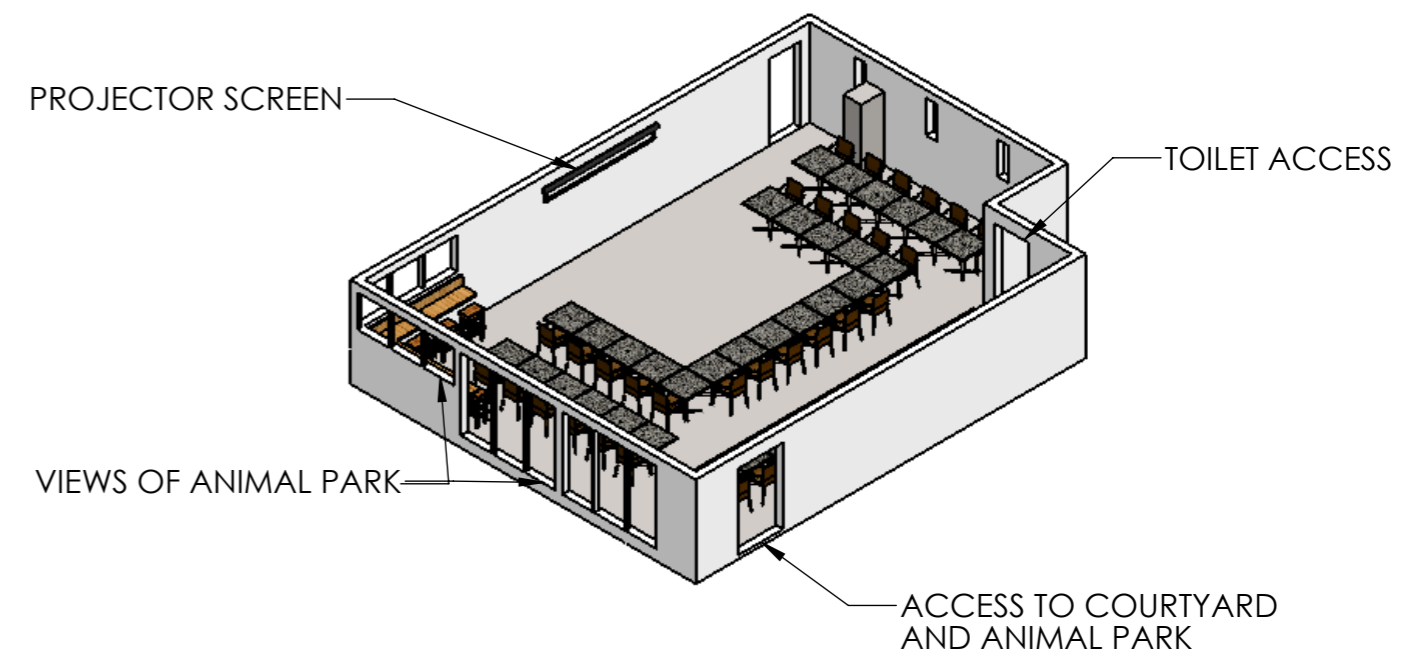

## CONFERENCE SETUP - PLAN VIEW

### SEATS 38

SCALE 1:75

CONFERENCE SETUP SOUTH WEST 3D VIEW

CONFERENCE SETUP NORTH EAST 3D VIEW

### CONFERENCE SETUP FEATURES

- 1.) SEATING FOR 38 PERSONS.
- 2.) PROJECTOR SCREEN AND SPEAKERS FOR PRESENTATIONS.
- 3.) UNDERCOVER INDOOR ENTERTAINING.
- 4.) MEALS AVAILABLE.
- 5.) VIEWS OF THE PARK THROUGH THE WESTERN WINDOWS.
- 6.) TOILET FACILITIES.
- 7.) ACCESS TO OUTDOOR COUTYARD.

IF THE BAR ABOVE DOES NOT SCALE 25mm, THE DRAWING SCALE IS ALTERED.