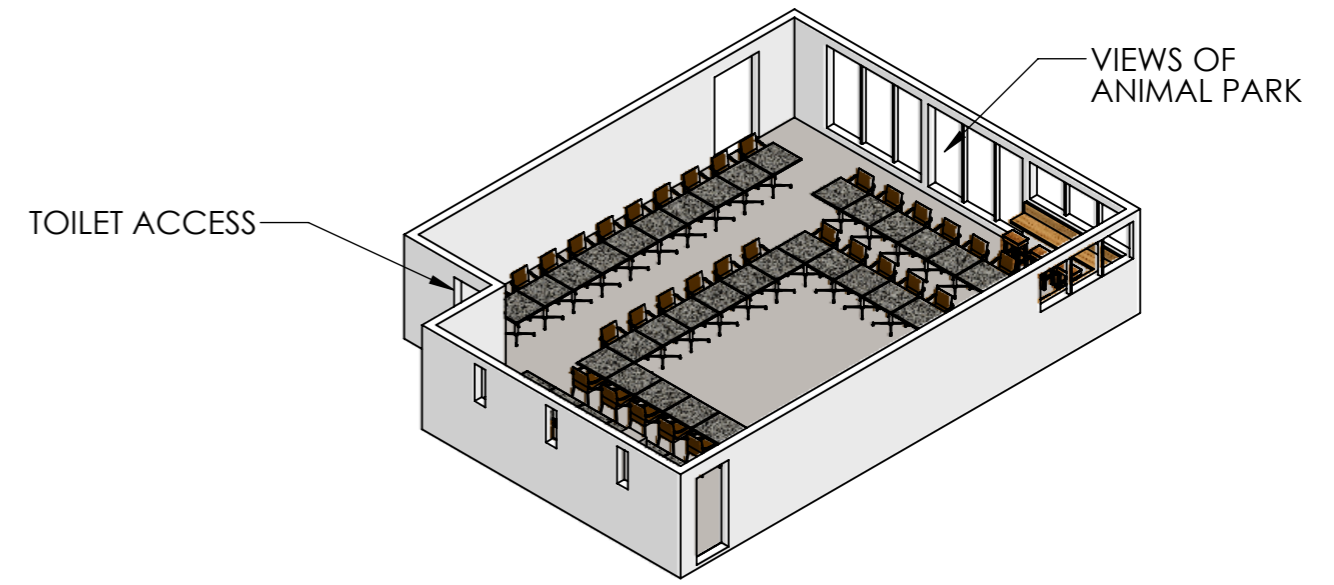

## CONFERENCE SETUP - PLAN VIEW

### SEATS 38

SCALE 1:75

CONFERENCE SETUP SOUTH WEST 3D VIEW

CONFERENCE SETUP NORTH EAST 3D VIEW

### CONFERENCE SETUP FEATURES

- 1.) SEATING FOR 38 PERSONS.
- 2.) PROJECTOR SCREEN AND SPEAKERS FOR PRESENTATIONS.
- 3.) UNDERCOVER INDOOR ENTERTAINING.
- 4.) MEALS AVAILABLE.
- 5.) VIEWS OF THE PARK THROUGH THE WESTERN WINDOWS.
- 6.) TOILET FACILITIES.
- 7.) ACCESS TO OUTDOOR COUTYARD.

IF THE BAR ABOVE DOES NOT SCALE 25mm, THE DRAWING SCALE IS ALTERED.