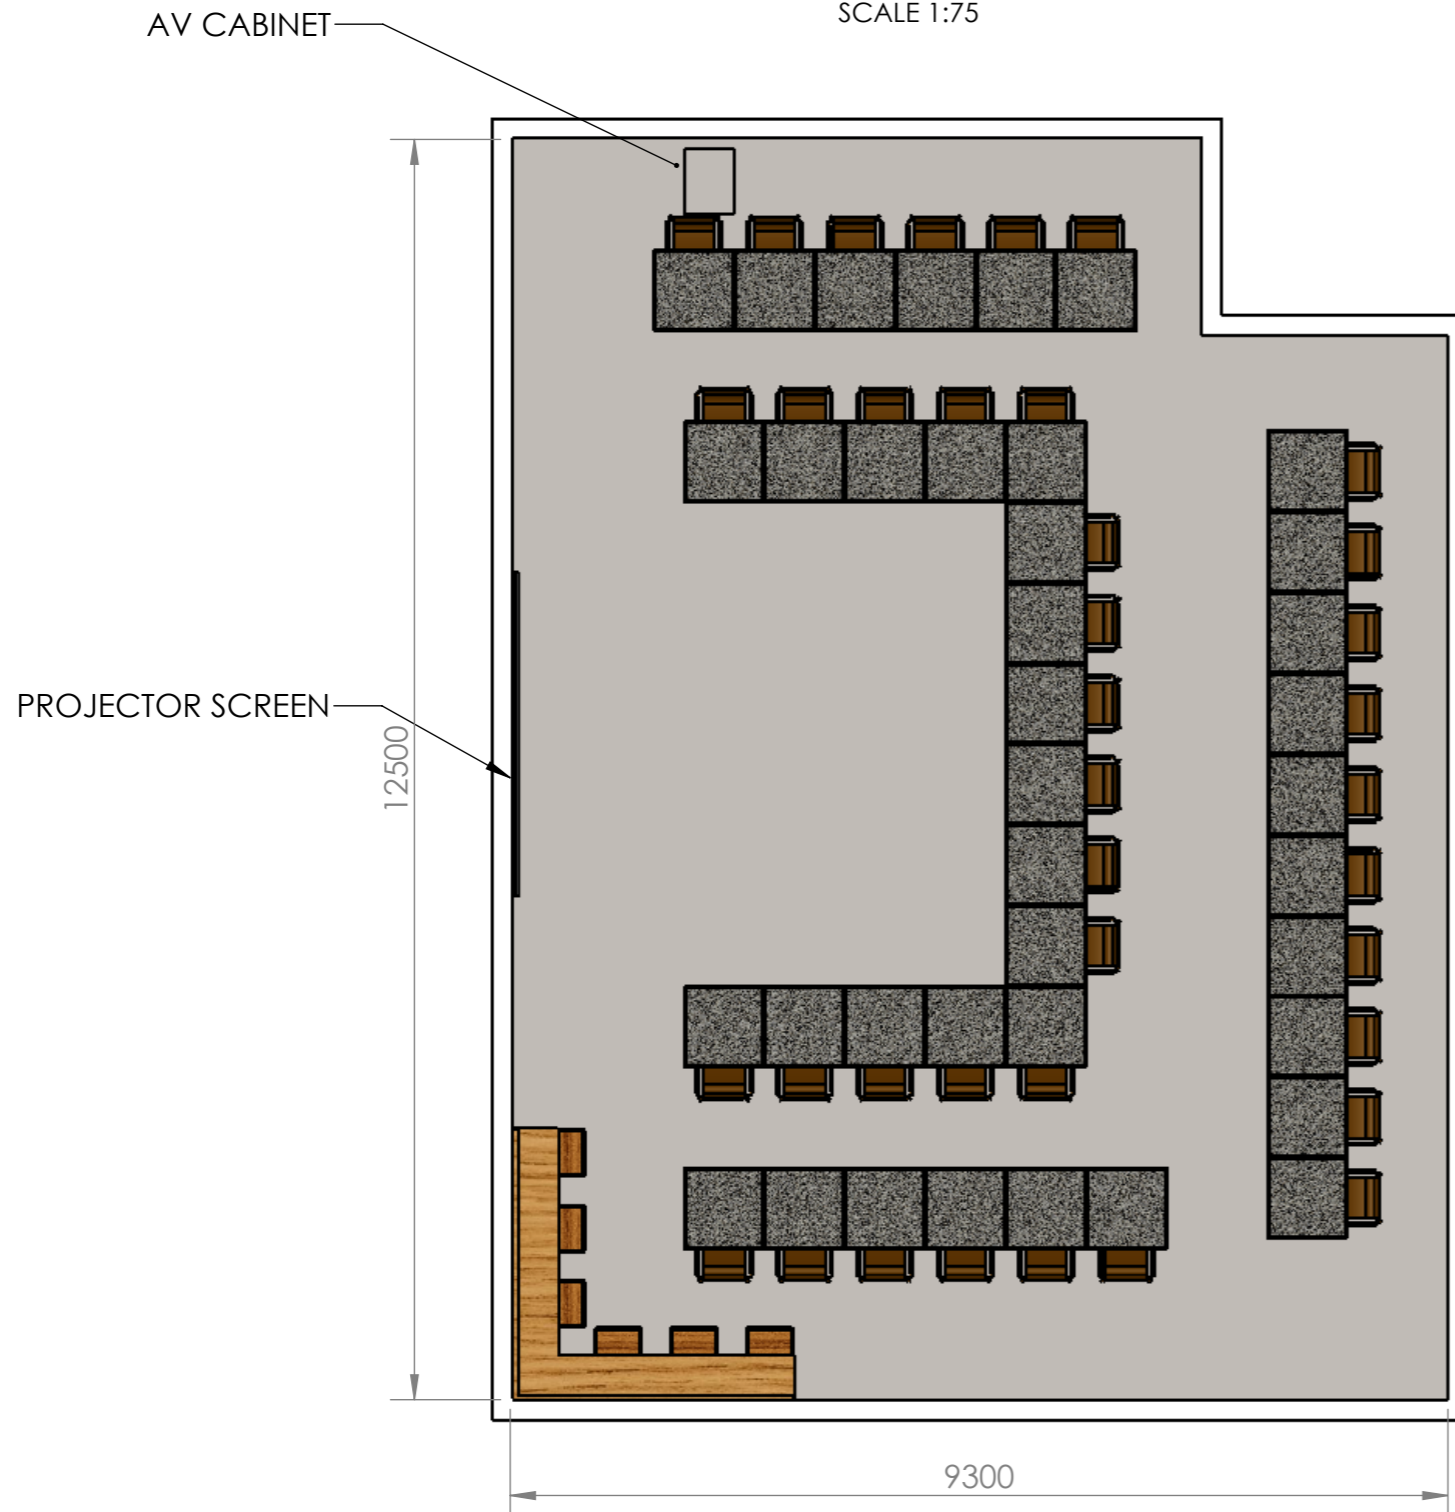

## CONFERENCE SETUP - PLAN VIEW

### SEATS 38

SCALE 1:75

CONFERENCE SETUP SOUTH WEST 3D VIEW

CONFERENCE SETUP NORTH EAST 3D VIEW

### CONFERENCE SETUP FEATURES

- 1.) SEATING FOR 38 PERSONS.
- 2.) PROJECTOR SCREEN AND SPEAKERS FOR PRESENTATIONS.
- 3.) UNDERCOVER INDOOR ENTERTAINING.
- 4.) MEALS AVAILABLE.
- 5.) VIEWS OF THE PARK THROUGH THE WESTERN WINDOWS.
- 6.) TOILET FACILITIES.
- 7.) ACCESS TO OUTDOOR COUTYARD.

IF THE BAR ABOVE DOES NOT SCALE 25mm, THE DRAWING SCALE IS ALTERED.