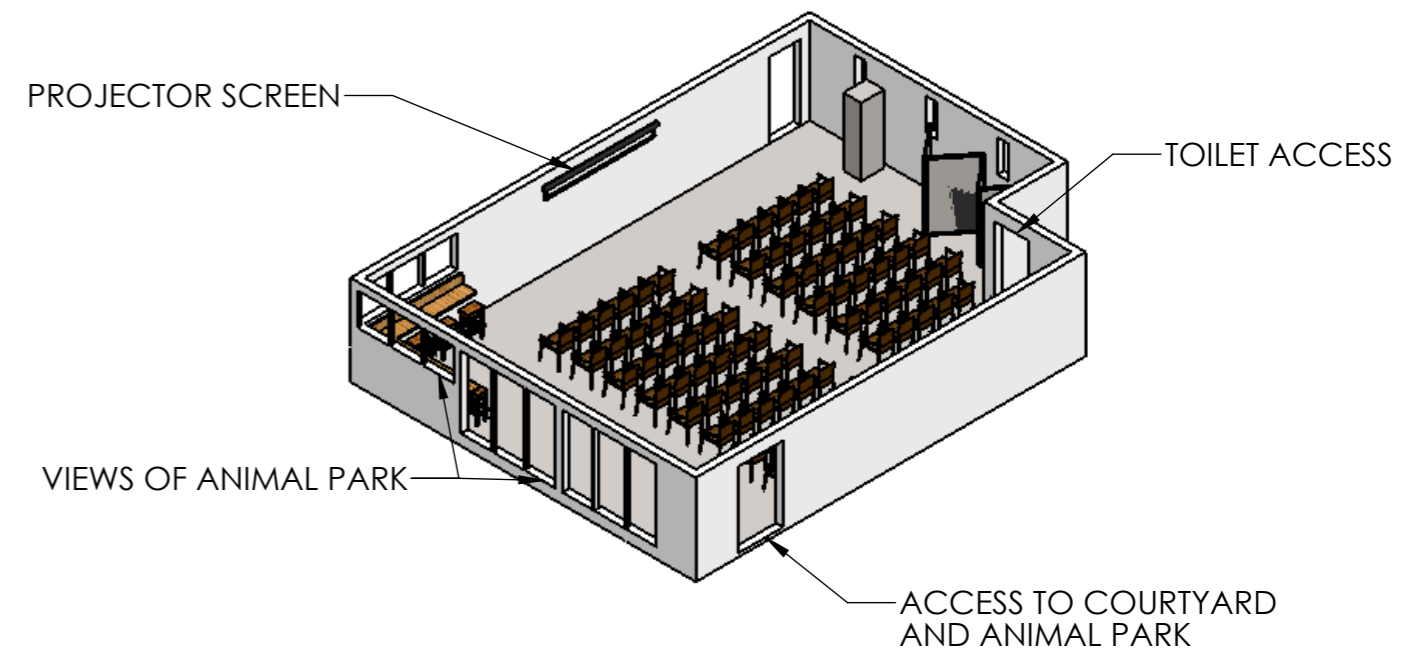

THEATRE SETUP - PLAN VIEW

SEATS 93

SCALE 1:75

THEATRE SETUP SOUTH WEST 3D VIEW

THEATRE SETUP NORTH EAST 3D VIEW

THEATRE SETUP FEATURES

- 1.) SEATING FOR 93 PERSONS.
- 2.) PROJECTOR SCREEN AND SPEAKERS FOR PRESENTATIONS.
- 3.) UNDERCOVER INDOOR ENTERTAINING.
- 4.) VIEWS OF THE PARK THROUGH THE WESTERN WINDOWS.
- 5.) TOILET FACILITIES ADJACENT.
- 6.) ACCESS TO ANIMAL PARK.

DRAWING TITLE:
**MACADAMIA CASTLE
ENTERTAINING AREAS
THEATRE SETUP
WITH 93 PERSON SEATING**

IF THE BAR ABOVE DOES NOT SCALE 25mm,
THE DRAWING SCALE IS ALTERED.

SCALE:
VARIES
SHEET SIZE:
A3
REV:
0