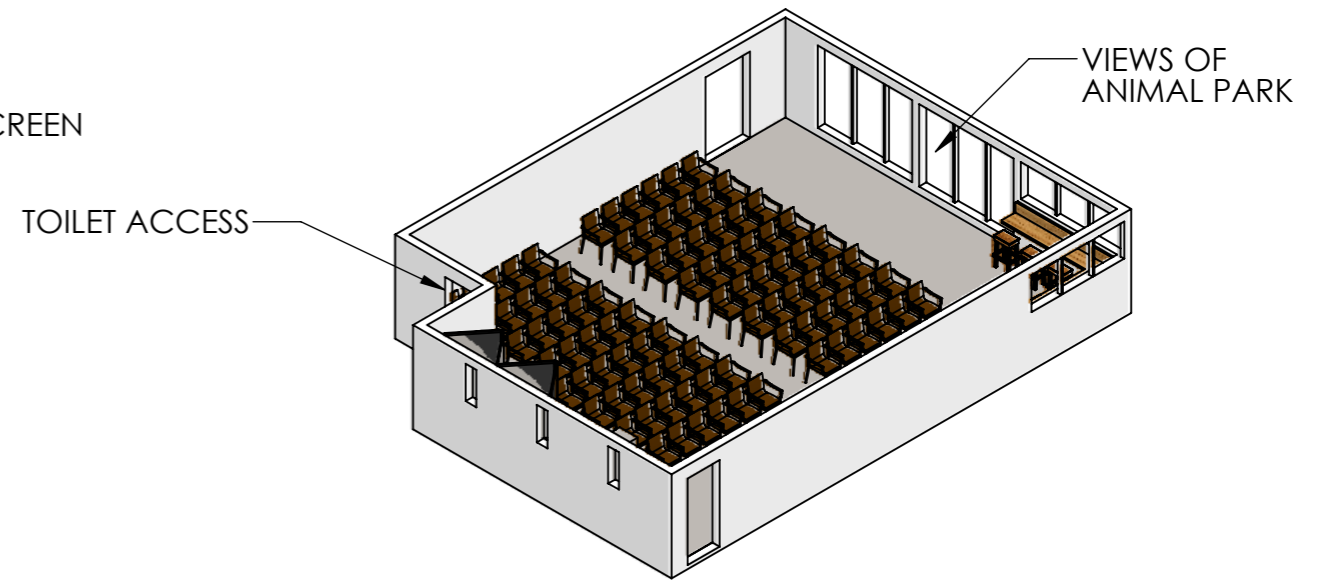

THEATRE SETUP - PLAN VIEW

SEATS 93

SCALE 1:75

THEATRE SETUP SOUTH WEST 3D VIEW

THEATRE SETUP NORTH EAST 3D VIEW

THEATRE SETUP FEATURES

- 1.) SEATING FOR 93 PERSONS.
- 2.) PROJECTOR SCREEN AND SPEAKERS FOR PRESENTATIONS.
- 3.) UNDERCOVER INDOOR ENTERTAINING.
- 4.) VIEWS OF THE PARK THROUGH THE WESTERN WINDOWS.
- 5.) TOILET FACILITIES ADJACENT.
- 6.) ACCESS TO ANIMAL PARK.

DRAWING TITLE:
**MACADAMIA CASTLE
ENTERTAINING AREAS
THEATRE SETUP
WITH 93 PERSON SEATING**

IF THE BAR ABOVE DOES NOT SCALE 25mm,
THE DRAWING SCALE IS ALTERED.

SCALE:
VARIES
SHEET SIZE:
A3
REV:
0