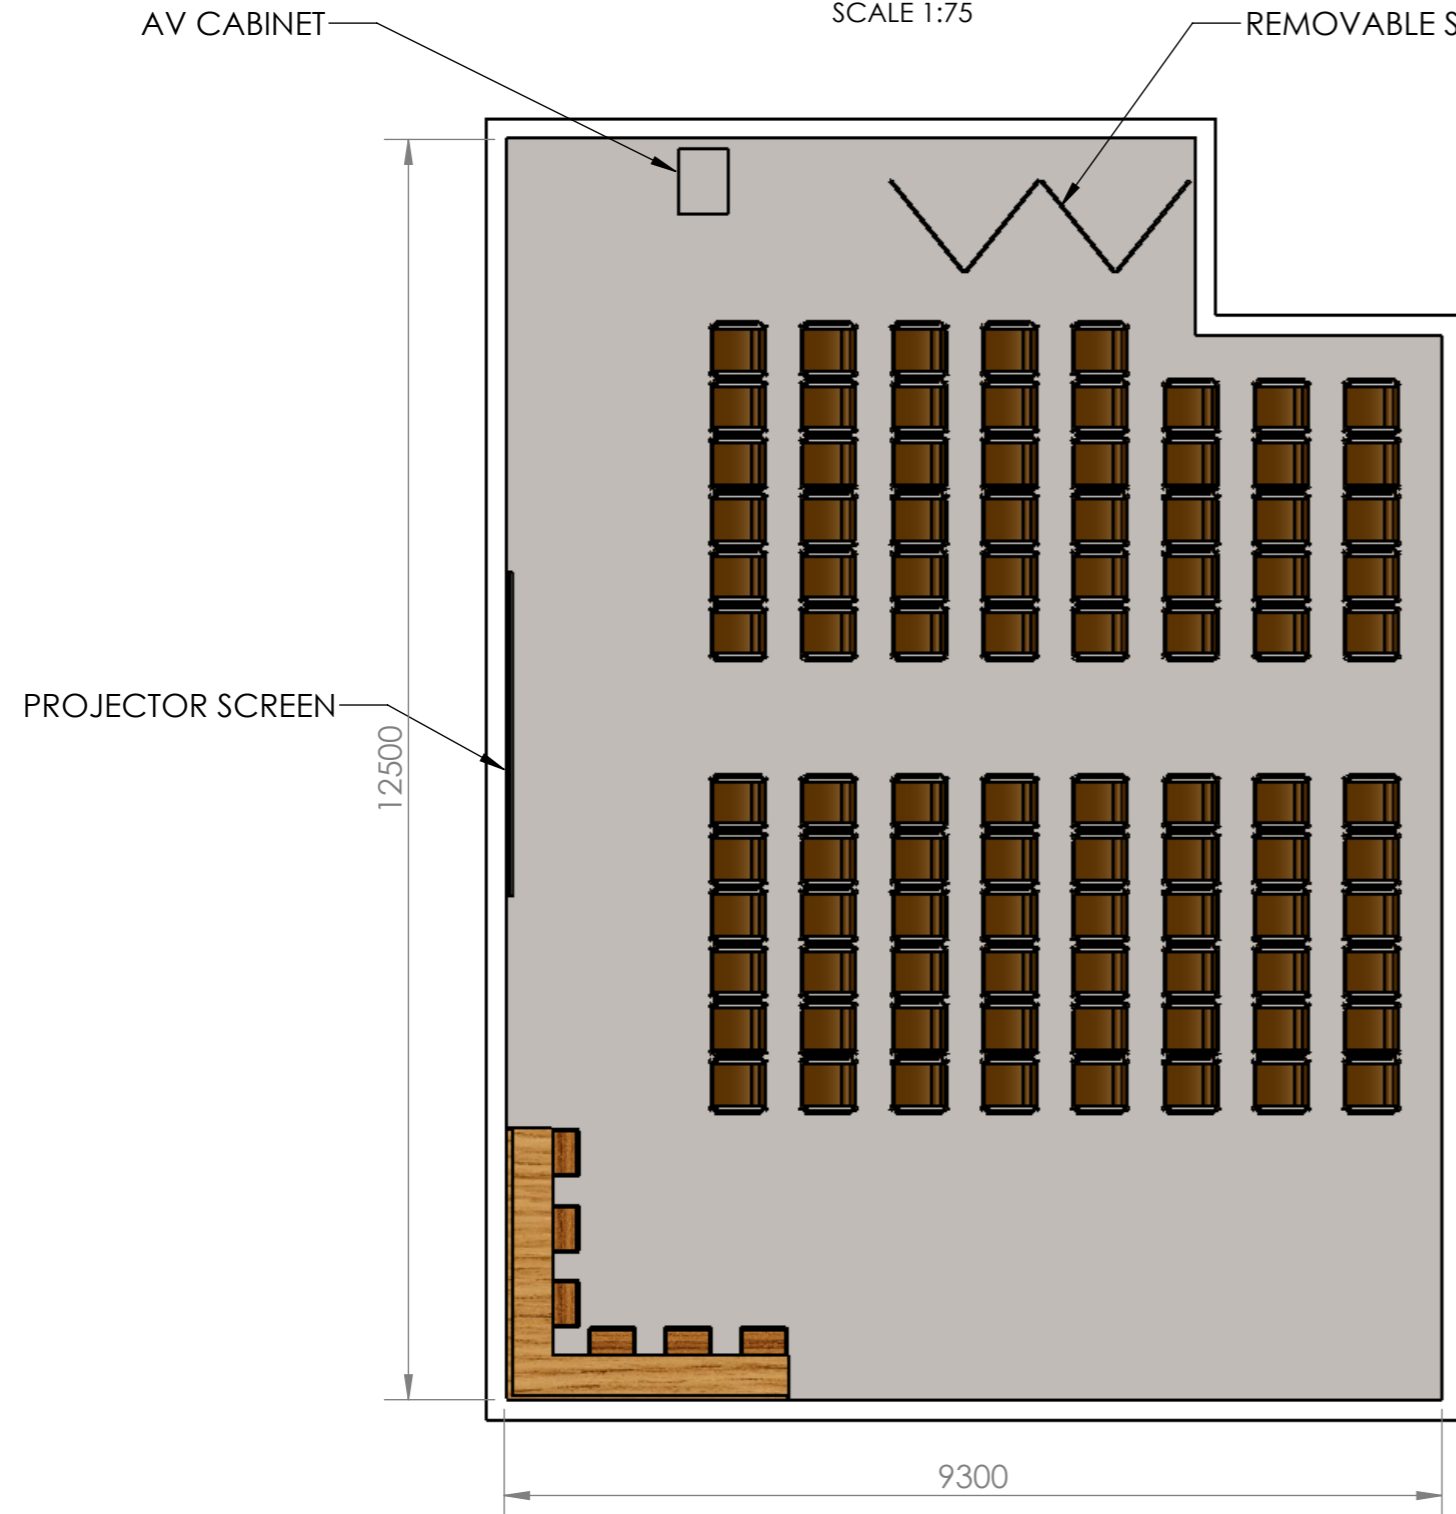

THEATRE SETUP - PLAN VIEW

SEATS 93

SCALE 1:75

THEATRE SETUP SOUTH WEST 3D VIEW

THEATRE SETUP NORTH EAST 3D VIEW

THEATRE SETUP FEATURES

- 1.) SEATING FOR 93 PERSONS.
- 2.) PROJECTOR SCREEN AND SPEAKERS FOR PRESENTATIONS.
- 3.) UNDERCOVER INDOOR ENTERTAINING.
- 4.) VIEWS OF THE PARK THROUGH THE WESTERN WINDOWS.
- 5.) TOILET FACILITIES ADJACENT.
- 6.) ACCESS TO ANIMAL PARK.

DRAWING TITLE:
**MACADAMIA CASTLE
ENTERTAINING AREAS
THEATRE SETUP
WITH 93 PERSON SEATING**

IF THE BAR ABOVE DOES NOT SCALE 25mm,
THE DRAWING SCALE IS ALTERED.

SCALE:
VARIES
SHEET SIZE:
A3
REV:
0