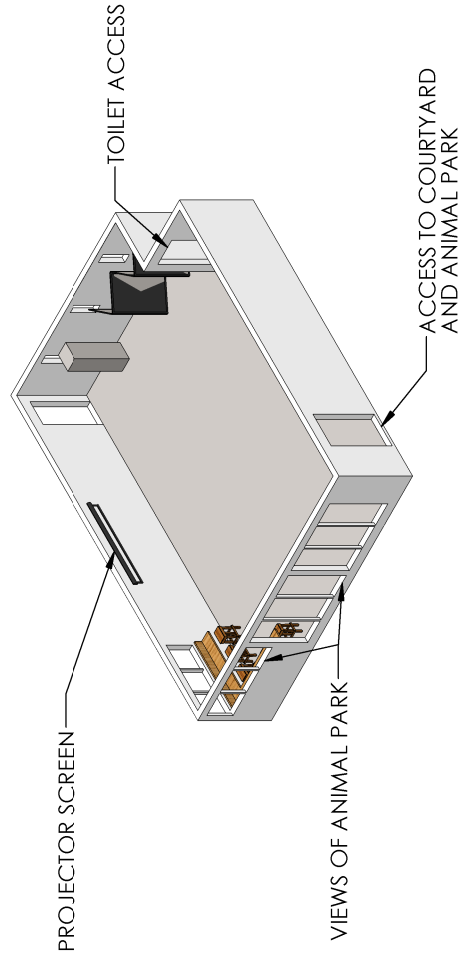

COCKTAIL PARTY SETUP NORTH EAST 3D VIEW

COCKTAIL PARTY SETUP FEATURES

- 1.) STANDING FOR 100 PERSONS.
- 2.) PROJECTOR SCREEN AND SPEAKERS FOR PRESENTATIONS.
- 3.) UNDERCOVER INDOOR ENTERTAINING.
- 4.) BUFFET BAR AVAILABLE.
- 5.) VIEWS OF THE PARK THROUGH THE WESTERN WINDOWS.
- 6.) TOILET FACILITIES ADJACENT.
- 7.) ACCESS TO COURTYARD AND ANIMAL PARK.

419 HINTERLAND WAY
KNICKERBOUR, NSW 2479
PH: 08 9392 4230
EMAIL: info@macadamiacastle.com.au

DRAWINGS BY:
FINN DESIGN

DRAWING NUMBER
2017-FDAU-KC01-D204

DRAWING TITLE
MACADAMIA CASTLE
ENTERTAINING AREAS
COCKTAIL PARTY SETUP
WITH 100 PERSON STANDING

IF THE BAR ABOVE DOES NOT SCALE 25mm,
THE DRAWING SCALE IS ALTERED.

SCALE:
VARIES
SHEET SIZE:
A3
REV:
0