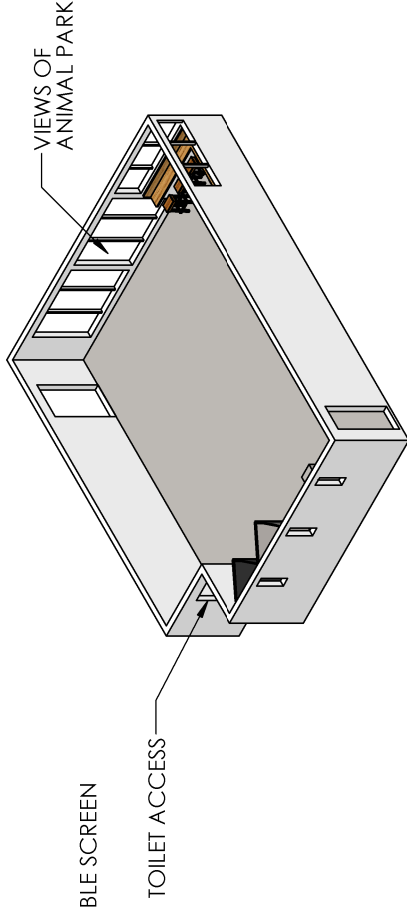

COCKTAIL PARTY SETUP - PLAN VIEW

100 GUESTS
SCALE 1:75

COCKTAIL PARTY SETUP SOUTH WEST 3D VIEW