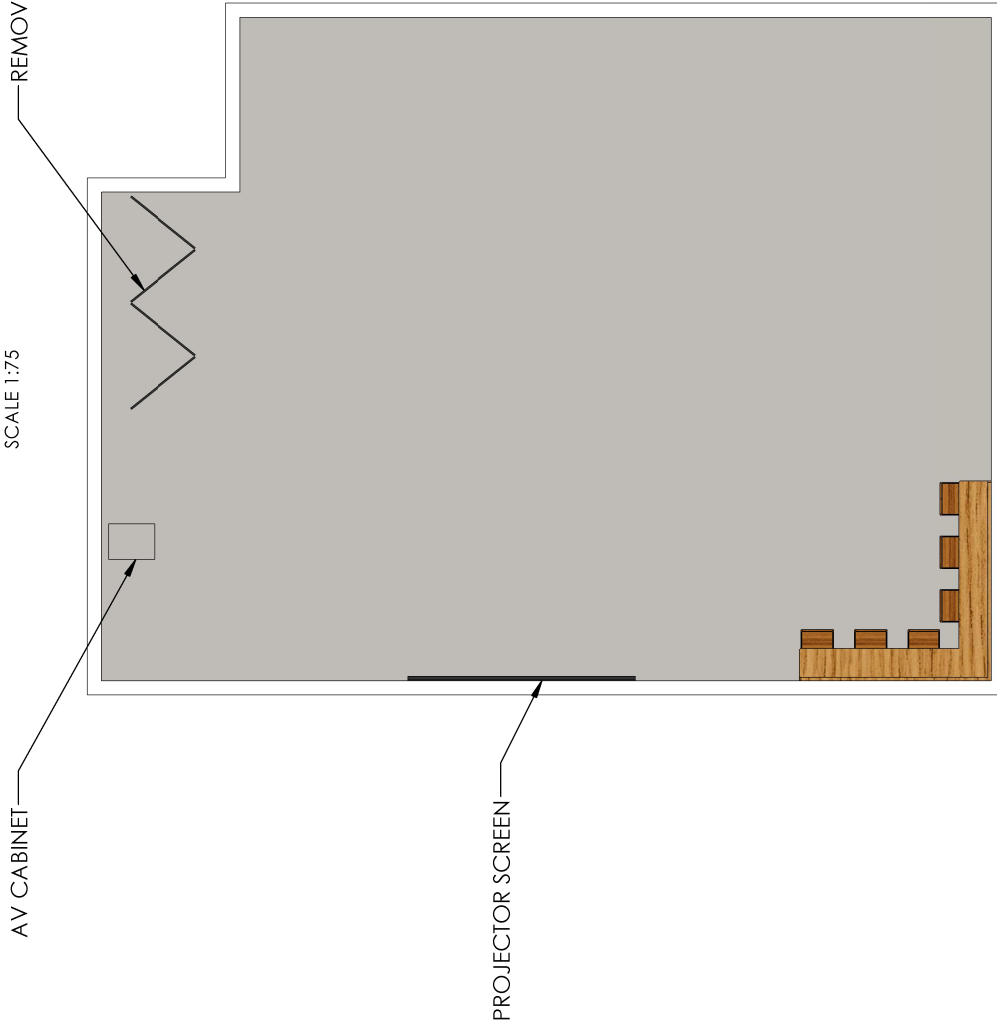

COCKTAIL PARTY SETUP - PLAN VIEW

100 GUESTS
SCALE 1:75

COCKTAIL PARTY SETUP SOUTH WEST 3D VIEW